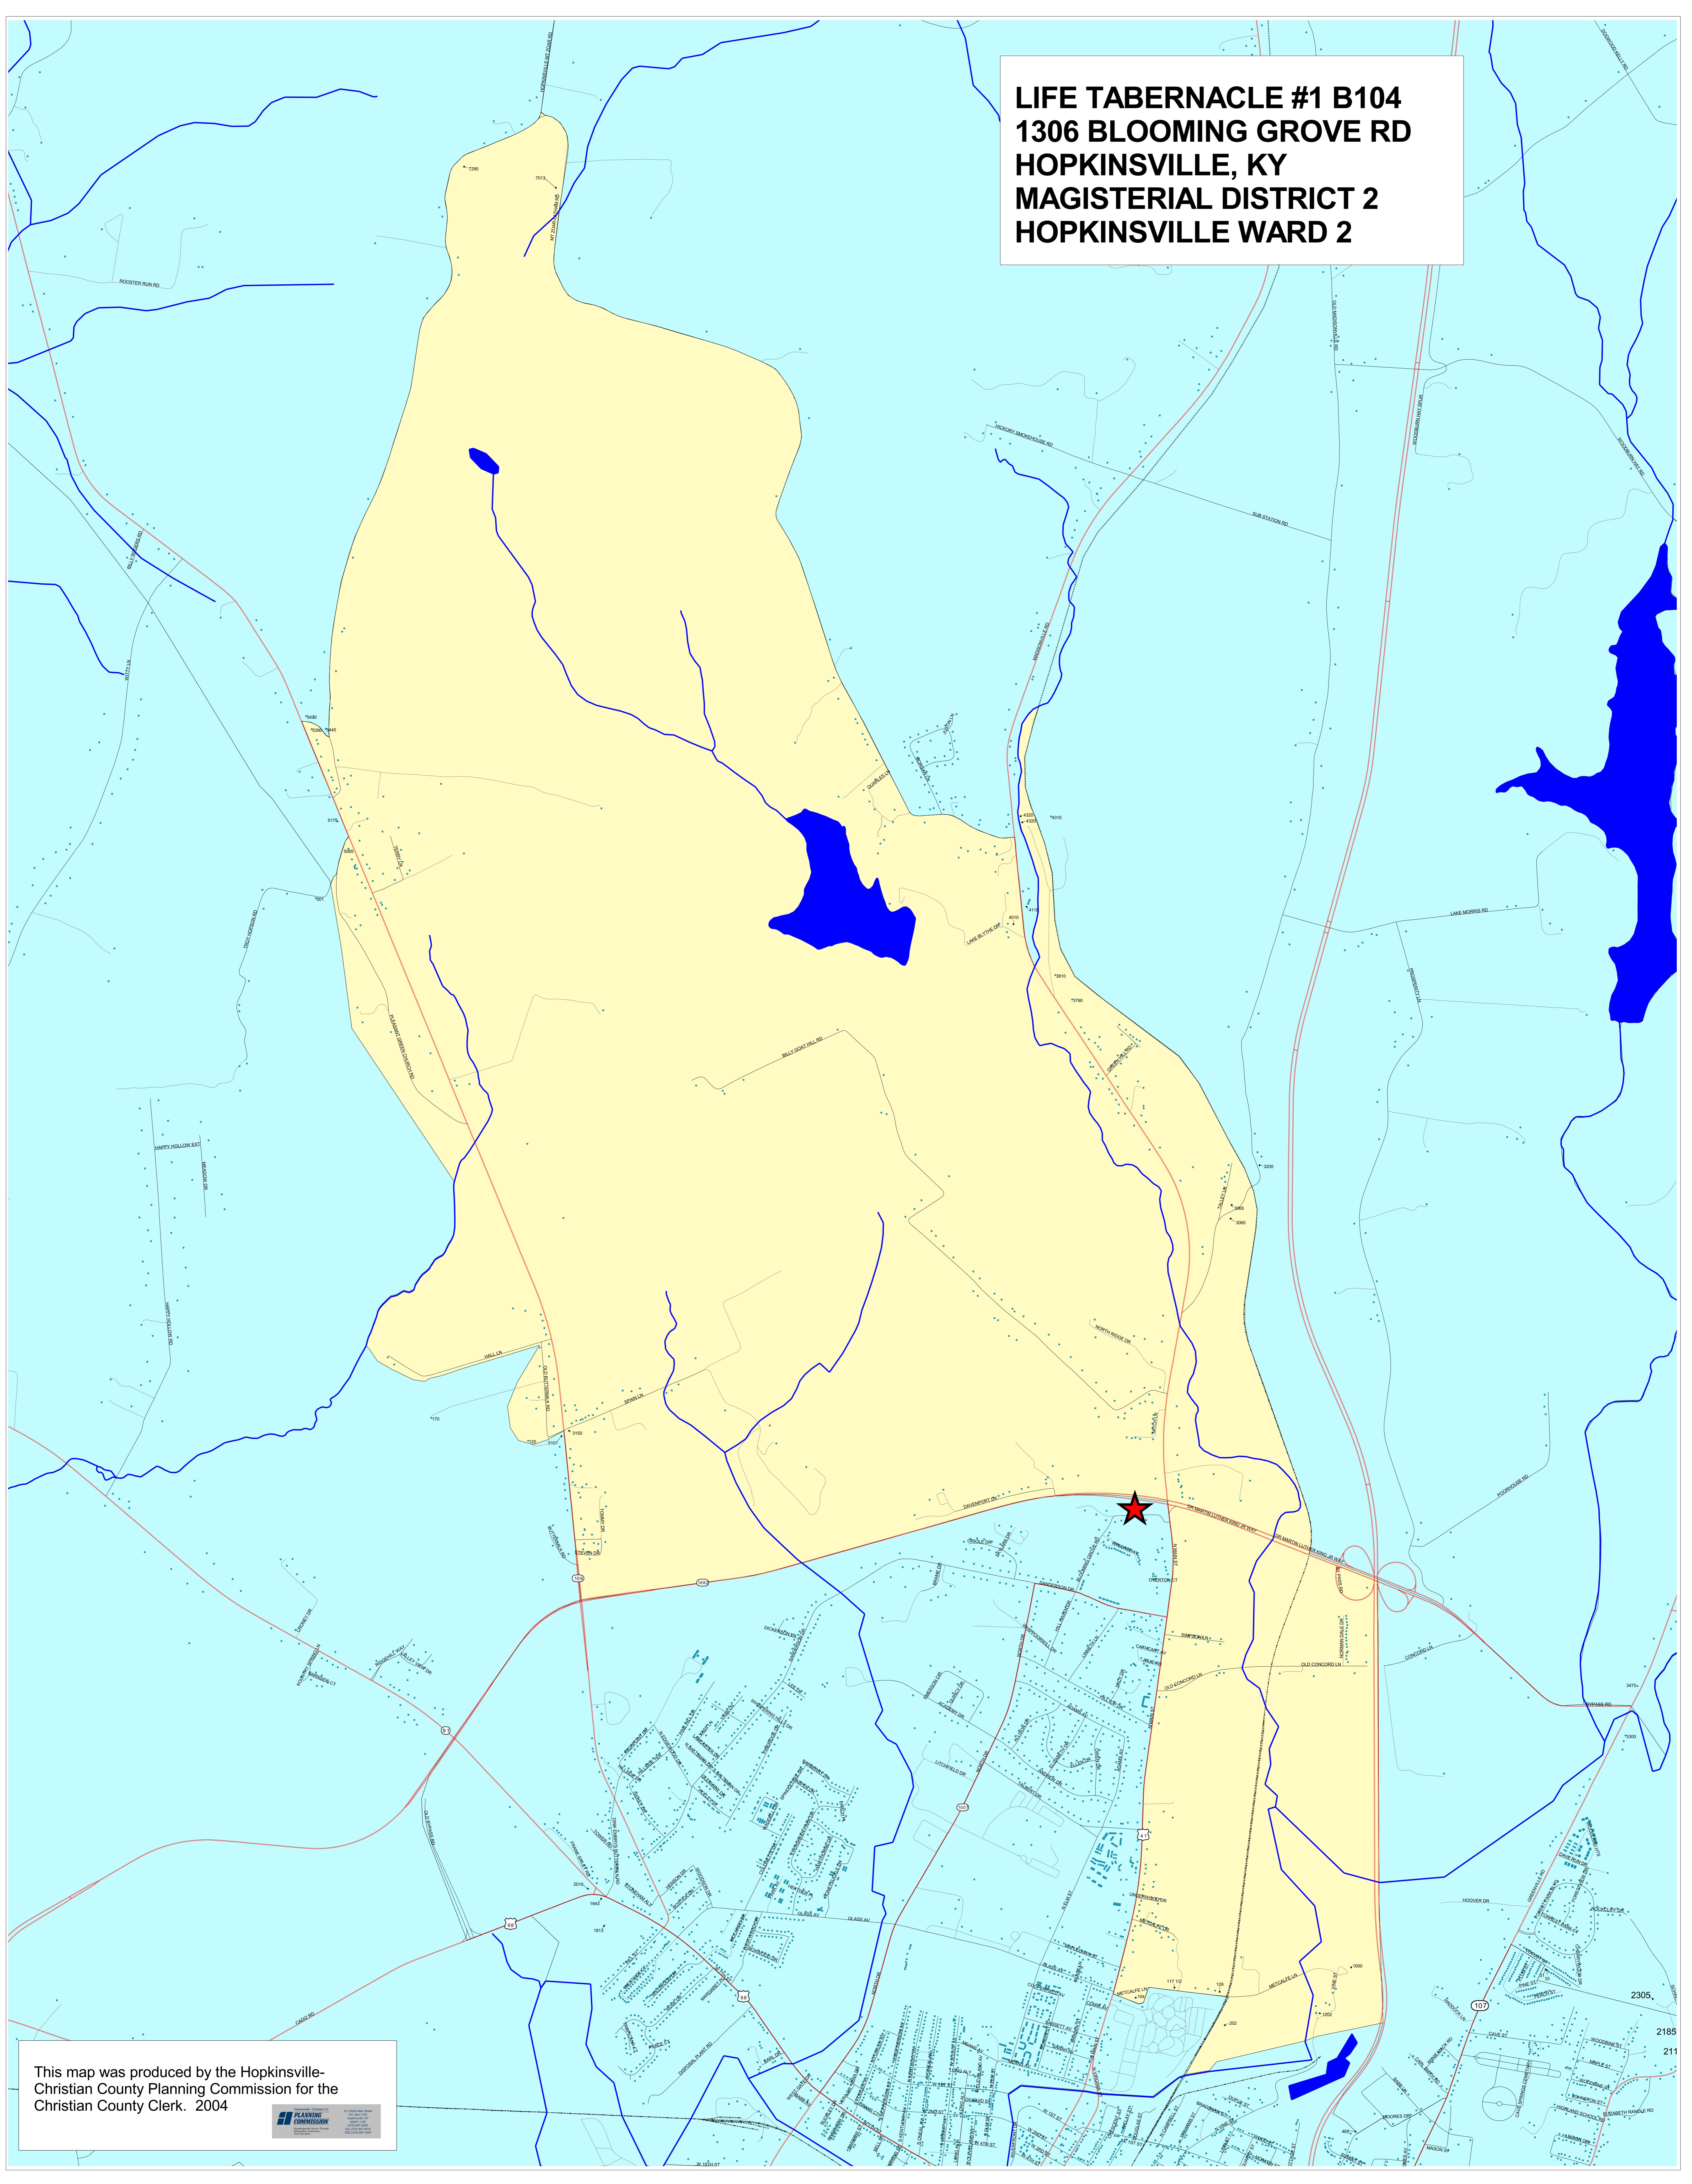

**LIFE TABERNACLE #1 B104
1306 BLOOMING GROVE RD
HOPKINSVILLE, KY
MAGISTERIAL DISTRICT 2
HOPKINSVILLE WARD 2**

This map was produced by the Hopkinsville-Christian County Planning Commission for the Christian County Clerk. 2004