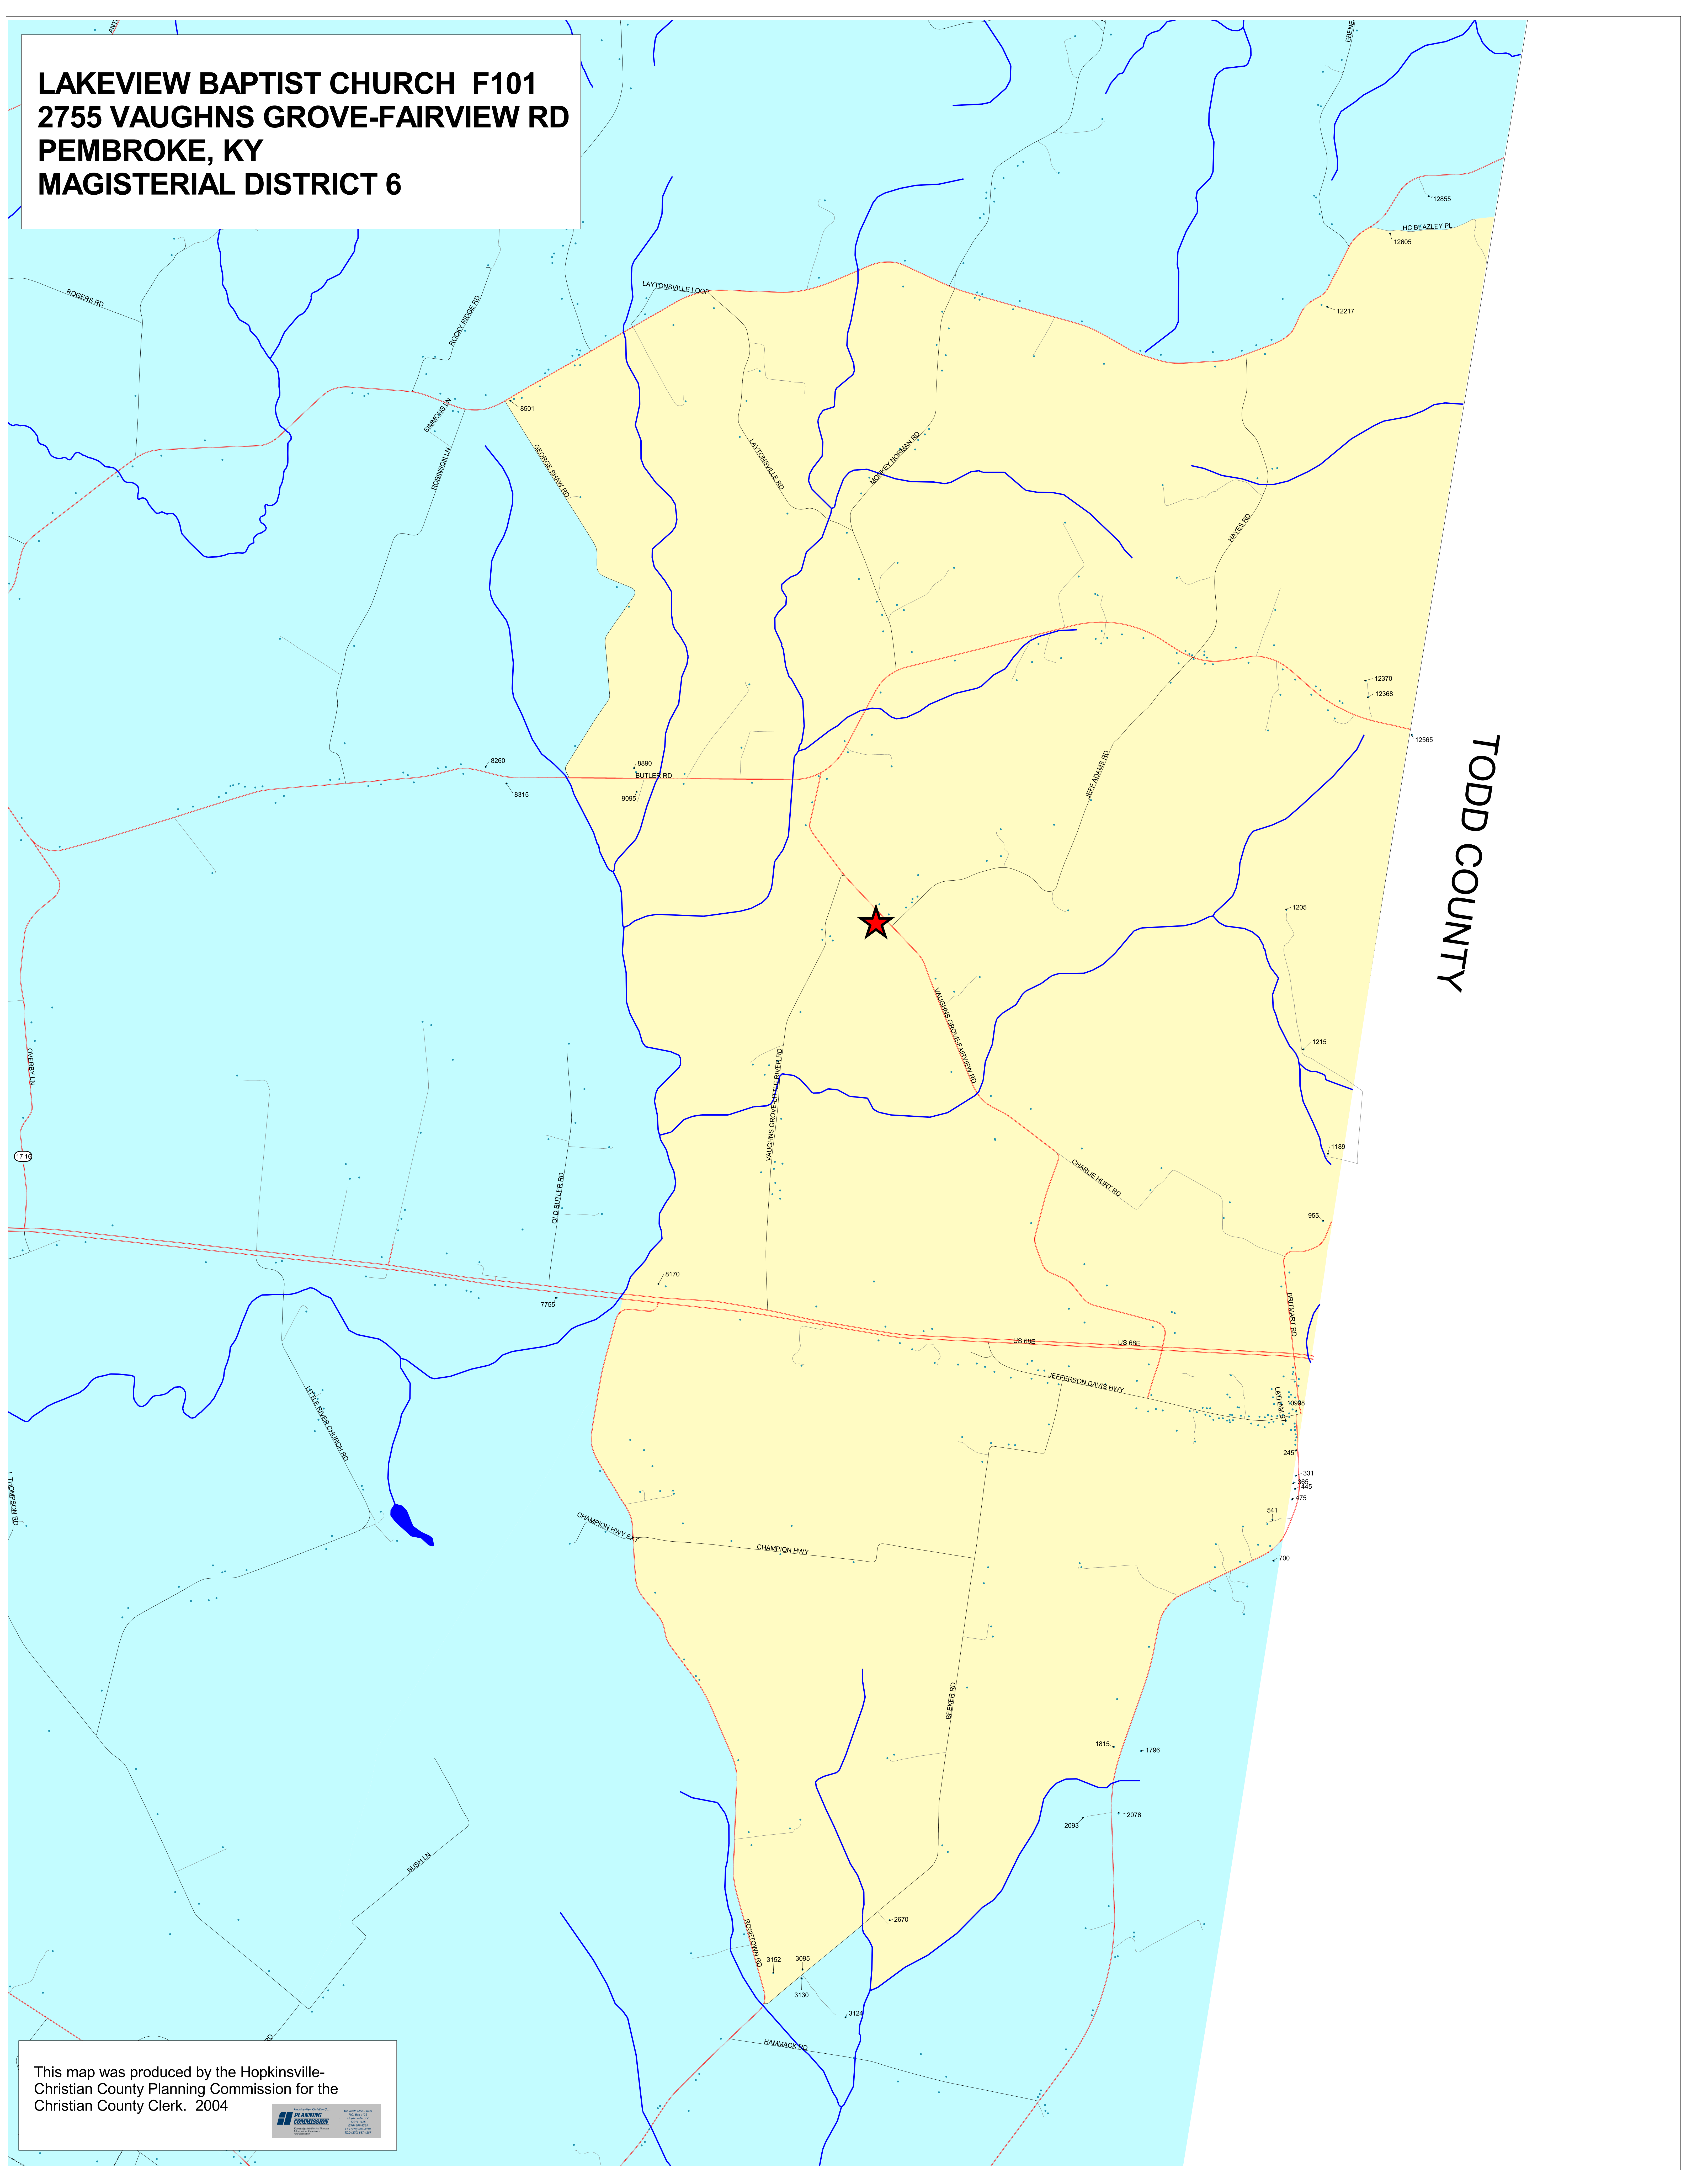

LAKEVIEW BAPTIST CHURCH F101
2755 VAUGHNS GROVE-FAIRVIEW RD
PEMBROKE, KY
MAGISTERIAL DISTRICT 6

TODD COUNTY

This map was produced by the Hopkinsville-
Christian County Planning Commission for the
Christian County Clerk. 2004